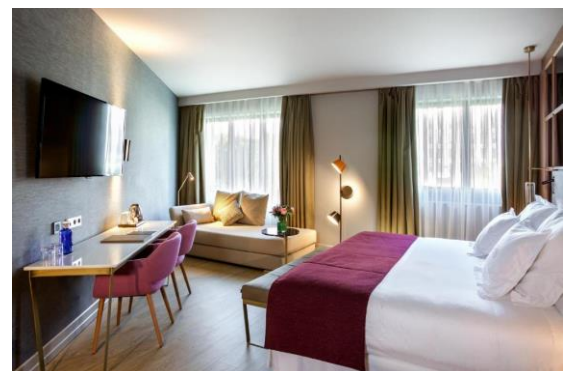

Average prices

Single room: 194€

Double room: 176€