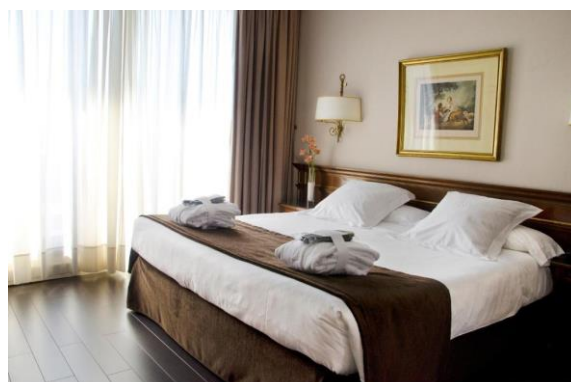

Average prices

Single room: 154€

Double room: 135€

NH ZURBANO

Address

Calle Zurbano, 79-81, 28003 Madrid

Webpage

<https://www.nh-hoteles.es/hotel/nh-madrid-zurbano>