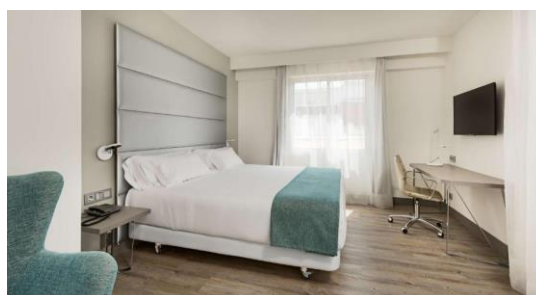

NH ZURBANO

Address

Calle Zurbano, 79-81, 28003 Madrid

Webpage

<https://www.nh-hoteles.es/hotel/nh-madrid-zurbano>

Phone number

+34 914 41 45 00

Average prices

Single room: 115€

Double room: 147€